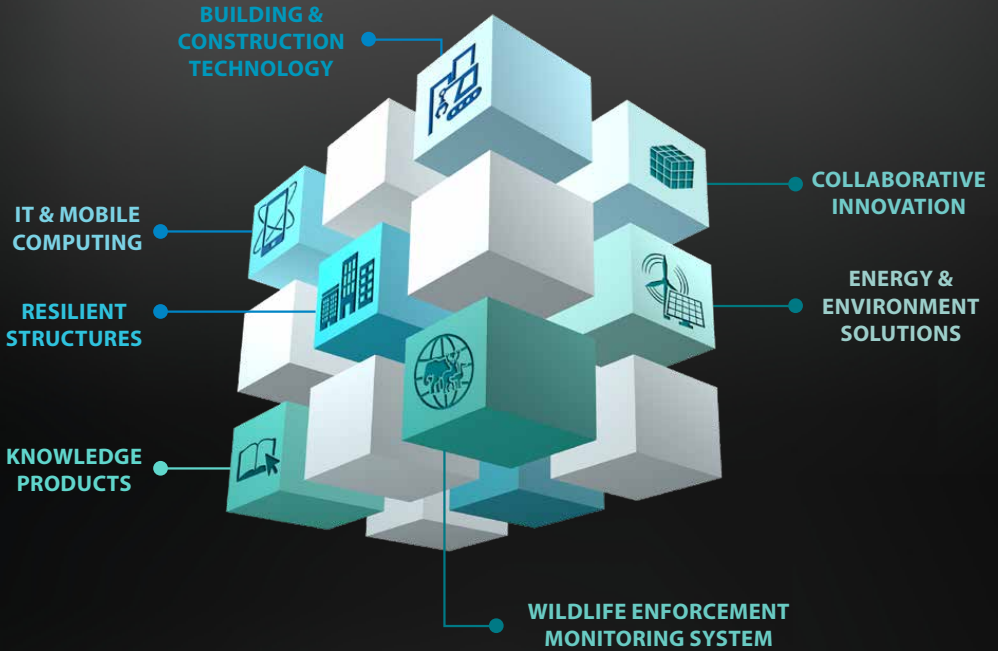

FOCUS AREAS

We support the Sustainable Development Goals

4 QUALITY EDUCATION

9 INDUSTRY, INNOVATION & INFRASTRUCTURE

11 SUSTAINABLE CITIES & COMMUNITIES

13 CLIMATE ACTION

14 LIFE BELOW WATER

15 LIFE ON LAND

17 PARTNERSHIPS FOR THE GOALS

THE GLOBAL GOALS
For Sustainable Development